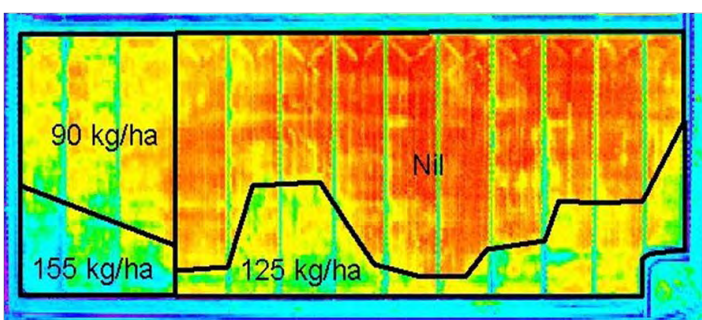

### AgroView Crop Imaging Service

The AgroView crop imaging service is based on imagery from a range of satellites and advanced processing techniques that provide quantitative information on in-season crop growth status, variability and yield potential before it is visible to the human eye.

Growers and consultants are able to target in-season crop assessment, soil sampling or tissue analysis at specific growth stages, allowing nitrogen application to be delayed until the seasonal outlook and yield potential is better defined.